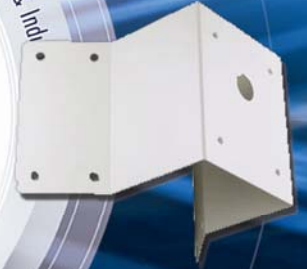

The ICR 3600 is a high speed PTZ dome camera which can pan a full 360 degrees in 1 second. Having 36X optical zoom and 520 TV lines of resolution the ICR 3600 produces excellent picture quality and extremely high zoom capability. Performance of this camera at night is really something to behold. This PTZ camera incorporates a 1/4" SONY EXview HAD™ CCD for high sensitivity in extreme low light environments. For optimized sensitivity in both day and night-time shooting applications, the ICR 3600 incorporates an Auto ICR (mechanical IR cut filter). With its DSS(digital slow shutter) function ICR3600 takes Day/Night to the next Level. This PTZ can achieve full color in as low as 0.002 LUX. The ICR 3600 is IP66 weatherproof as well as fully vandal proof which make it perfect for all installations both indoor and outdoor.

The ICR 3600 works perfectly with either our Pro or the Flex DVR. It is one of only a few speed domes in the world that has 36X optical zoom capabilities. All of the OSD (on screen display) menus can be accessed directly through the DVR interface. You can set all of the presets as well as tours, patterns and swings via the DVR with no additional joystick or controller. This camera is great when the normal range of a speed domes will just not do.

### Main Features:

- 1/4" Sony SUPER HAD CCD 480 TV Lines
- High Accuracy with Micro-Stepping Control Technology
- Smooth Motion at High Zoom Magnification Mode
- Shortest Path by Vector Drive Technology
- Lightning Speed (MAX. 360°/sec) & Smooth Manual Speed (MIN. 0.05°)
- Lowest Noise & Lowest Vibration
- Day & Night (IR Cut Filter) With DSS
- Low Min. illumination 1.0 Lux (day) / 0.001 Lux (night)
- 220X Zoom Control (Optical 22X, Digital 10X)
- Optional Features: Ceiling, Pole, or Pendant Mount (by request only)
- Additional Accessories: Inside & outside corner mounts (sold seperately)